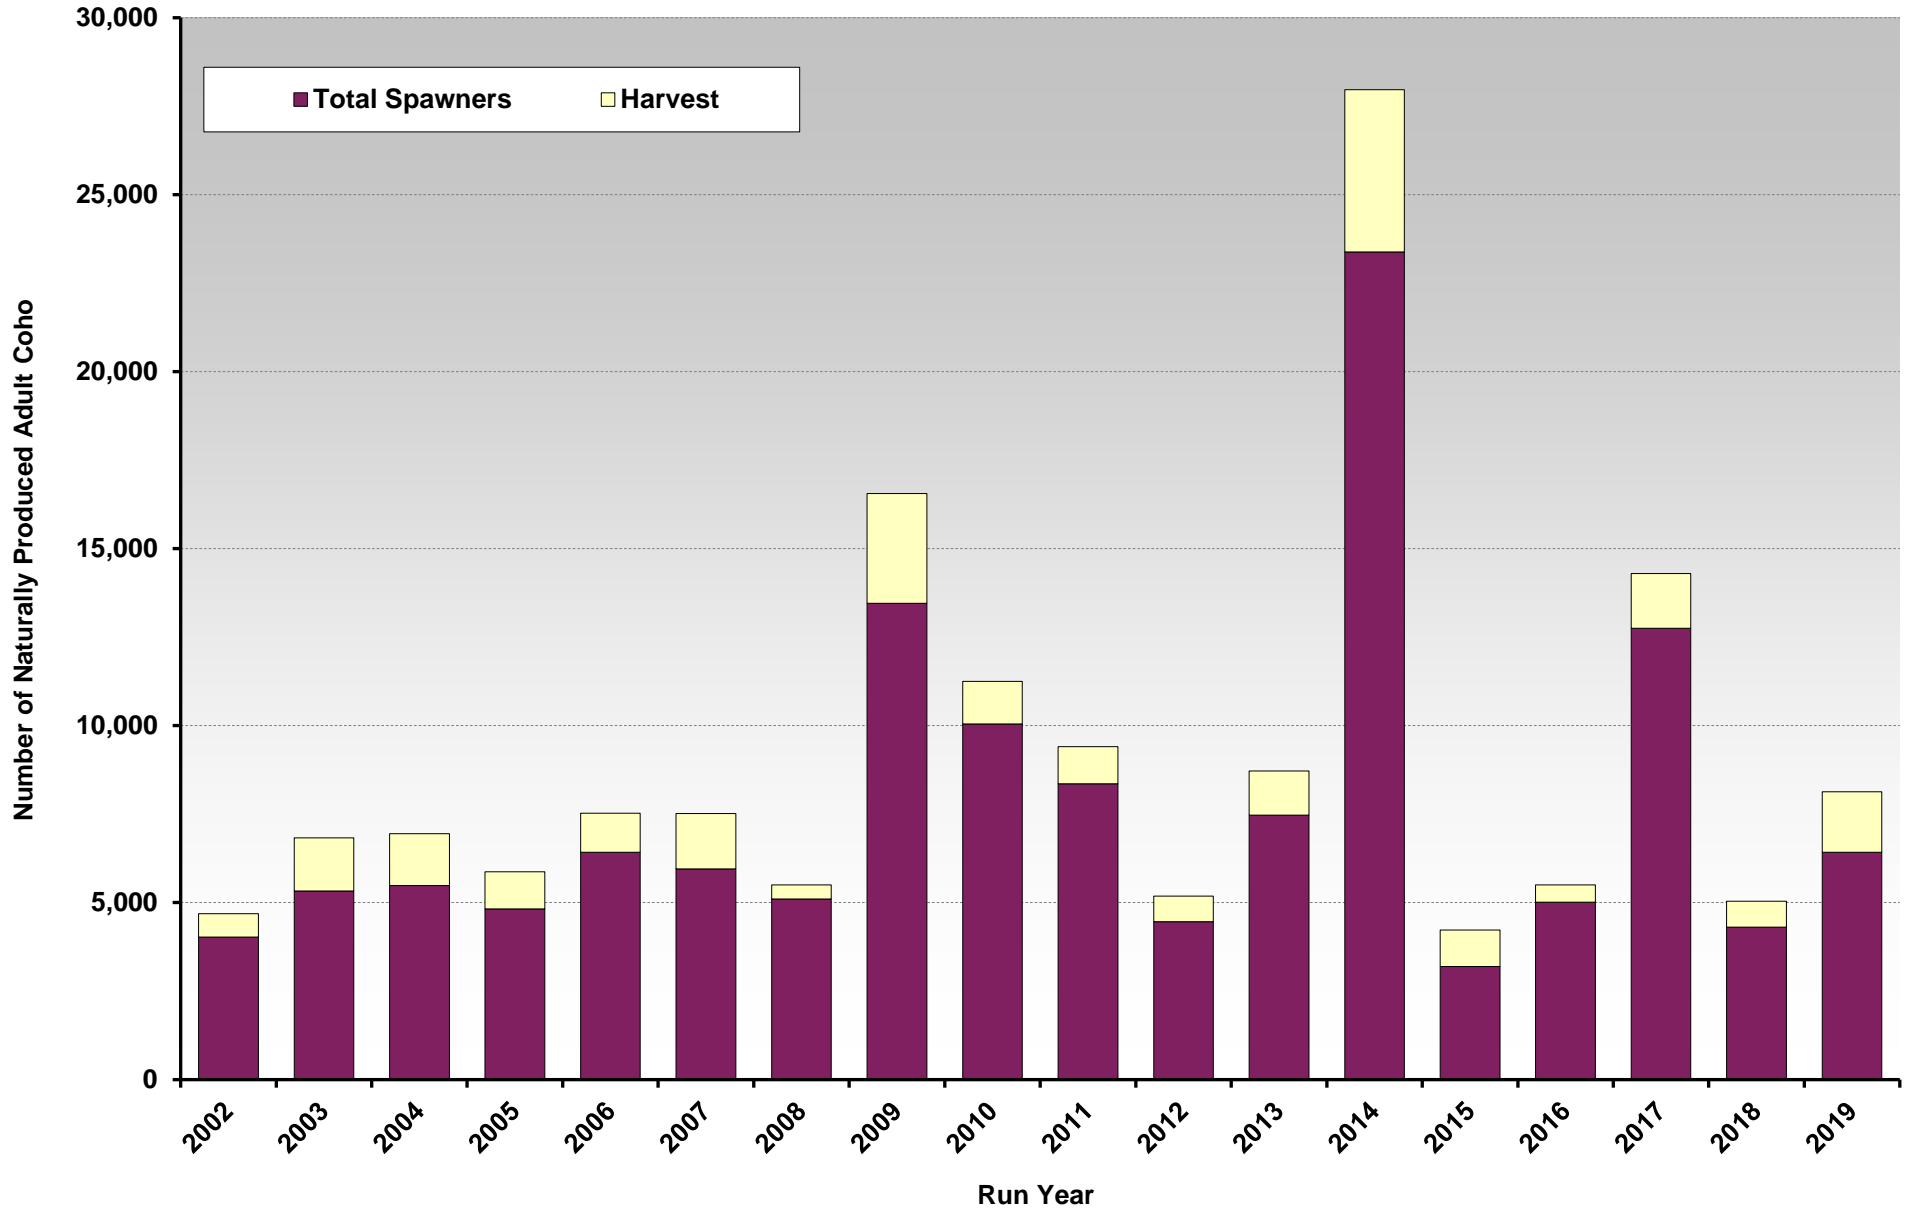

Lower Columbia Coho ESU

(Oregon side only)

Estimated numbers of naturally produced adult coho in the Oregon portion of the Lower Columbia River Coho ESU (run years 2002 to 2019). Number of adult coho spawning in the wild, and harvest impacts (both landed and non-landed).