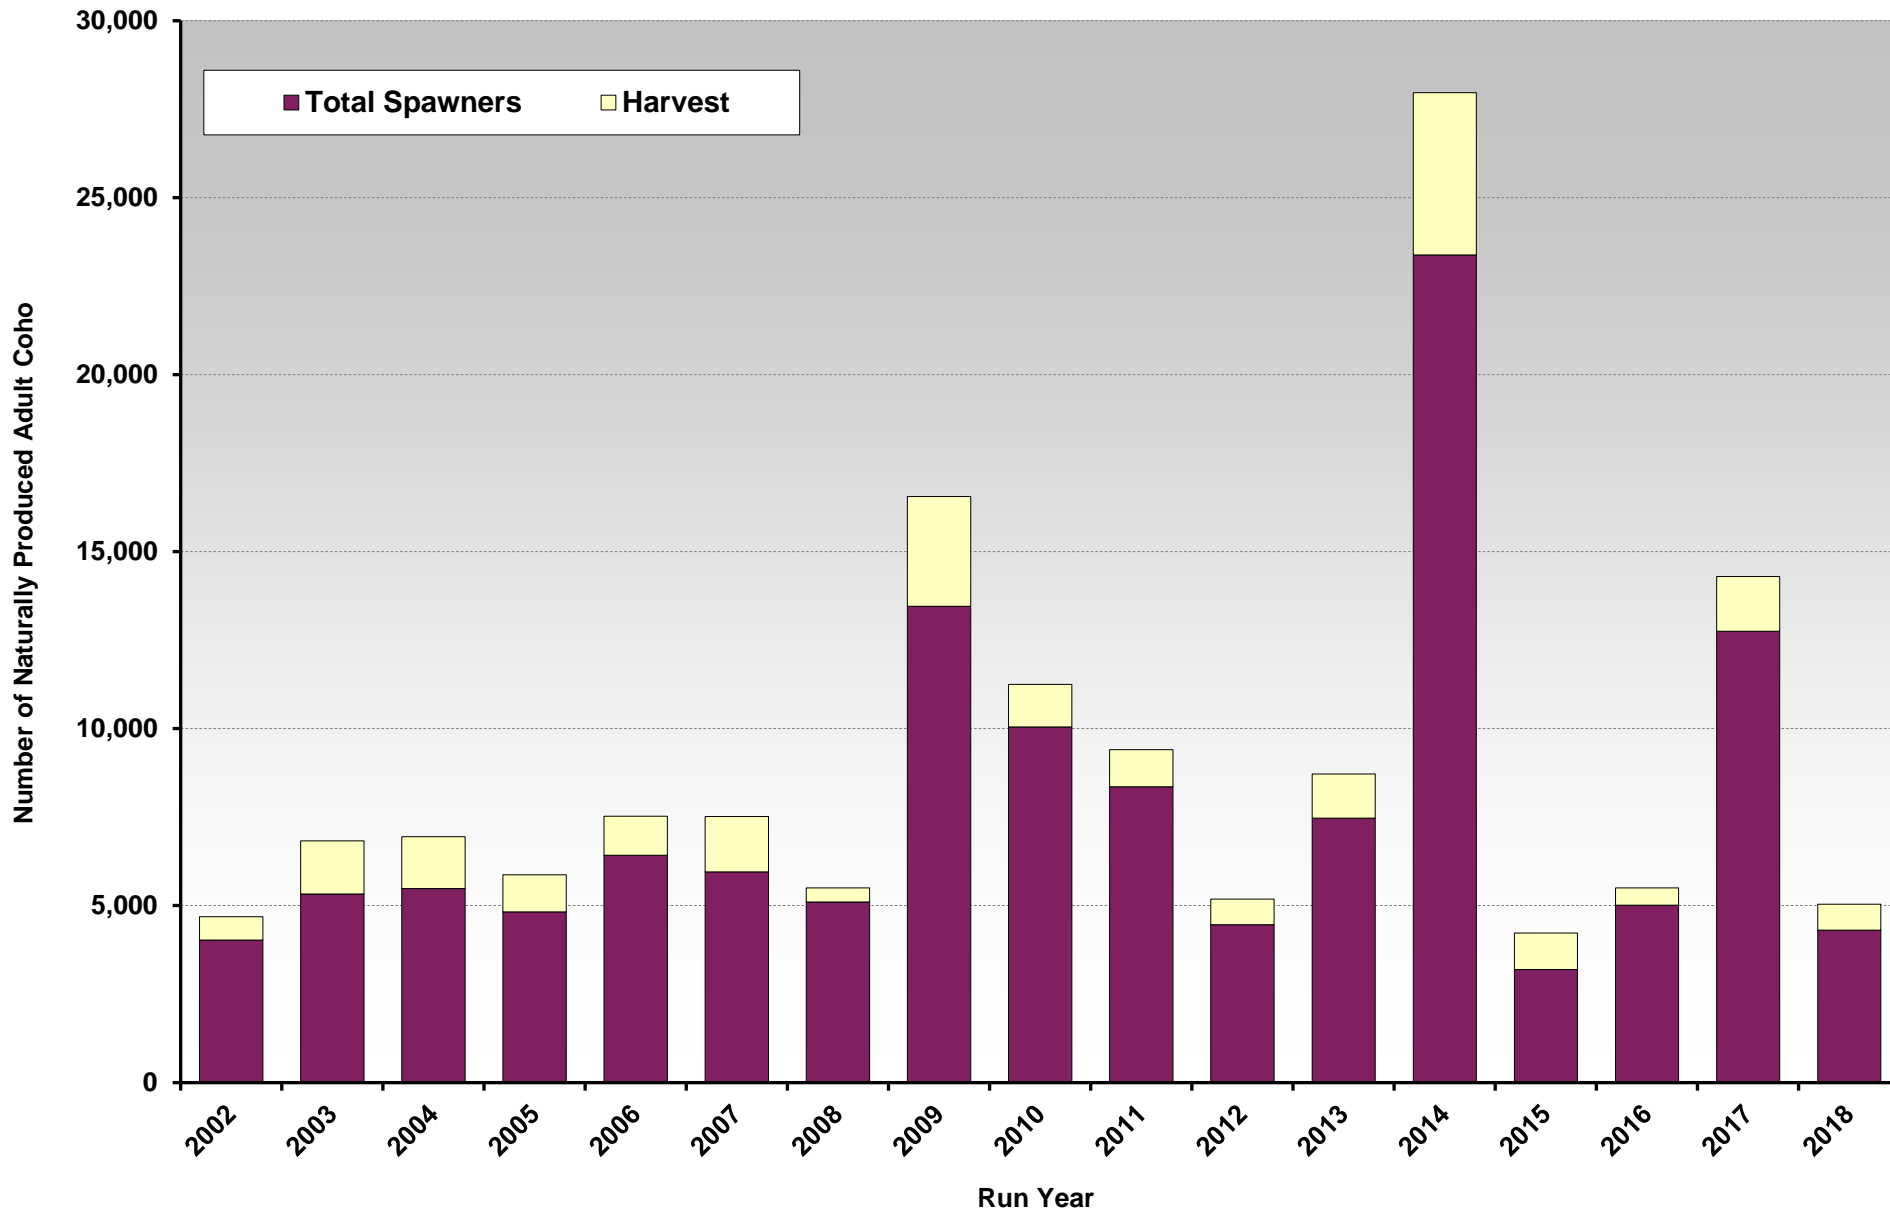

Lower Columbia Coho ESU

(Oregon side only)

Estimated numbers of naturally produced adult coho in the Oregon portion of the Lower Columbia River Coho ESU (run years 2002 to 2018). Number of adult coho spawning in the wild, and harvest impacts (both landed and non-landed).